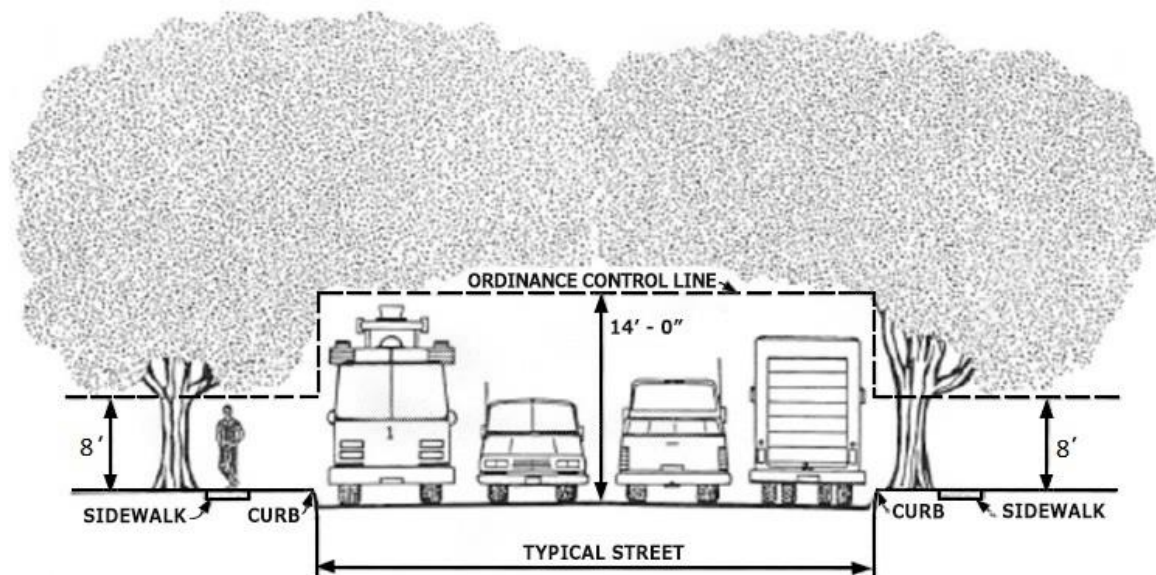

Additionally, untrimmed branches are continuing to crowd the sidewalks prohibiting pedestrian and bicycle traffic. As walkers and riders alike head for the streets to avoid low hanging branches, a dangerous traffic hazard is being created that must be addressed.

Per the community's Master Declarations, it is the responsibility of all Scioto Reserve residents to maintain the street trees located on their lots between the street curb and the sidewalk.

IV. USE RESTRICTIONS, O. Street Trees. Each Lot Owner shall be responsible for caring for (and if necessary, replacing with a like kind tree) such street tree or trees at the Lot Owner's expense.

Street tree branches overhanging pavement should be trimmed to 14 feet above the ground on the street side of the tree and 8 feet on the sidewalk side. Pruning should maintain the natural form of the tree when possible. The 14-foot requirement is for branches overhanging the street only.

We understand that not every owner has the ability to perform this type of maintenance themselves. If you would like a vendor reference, please visit the Association website at www.sciotoreservehoa.com.